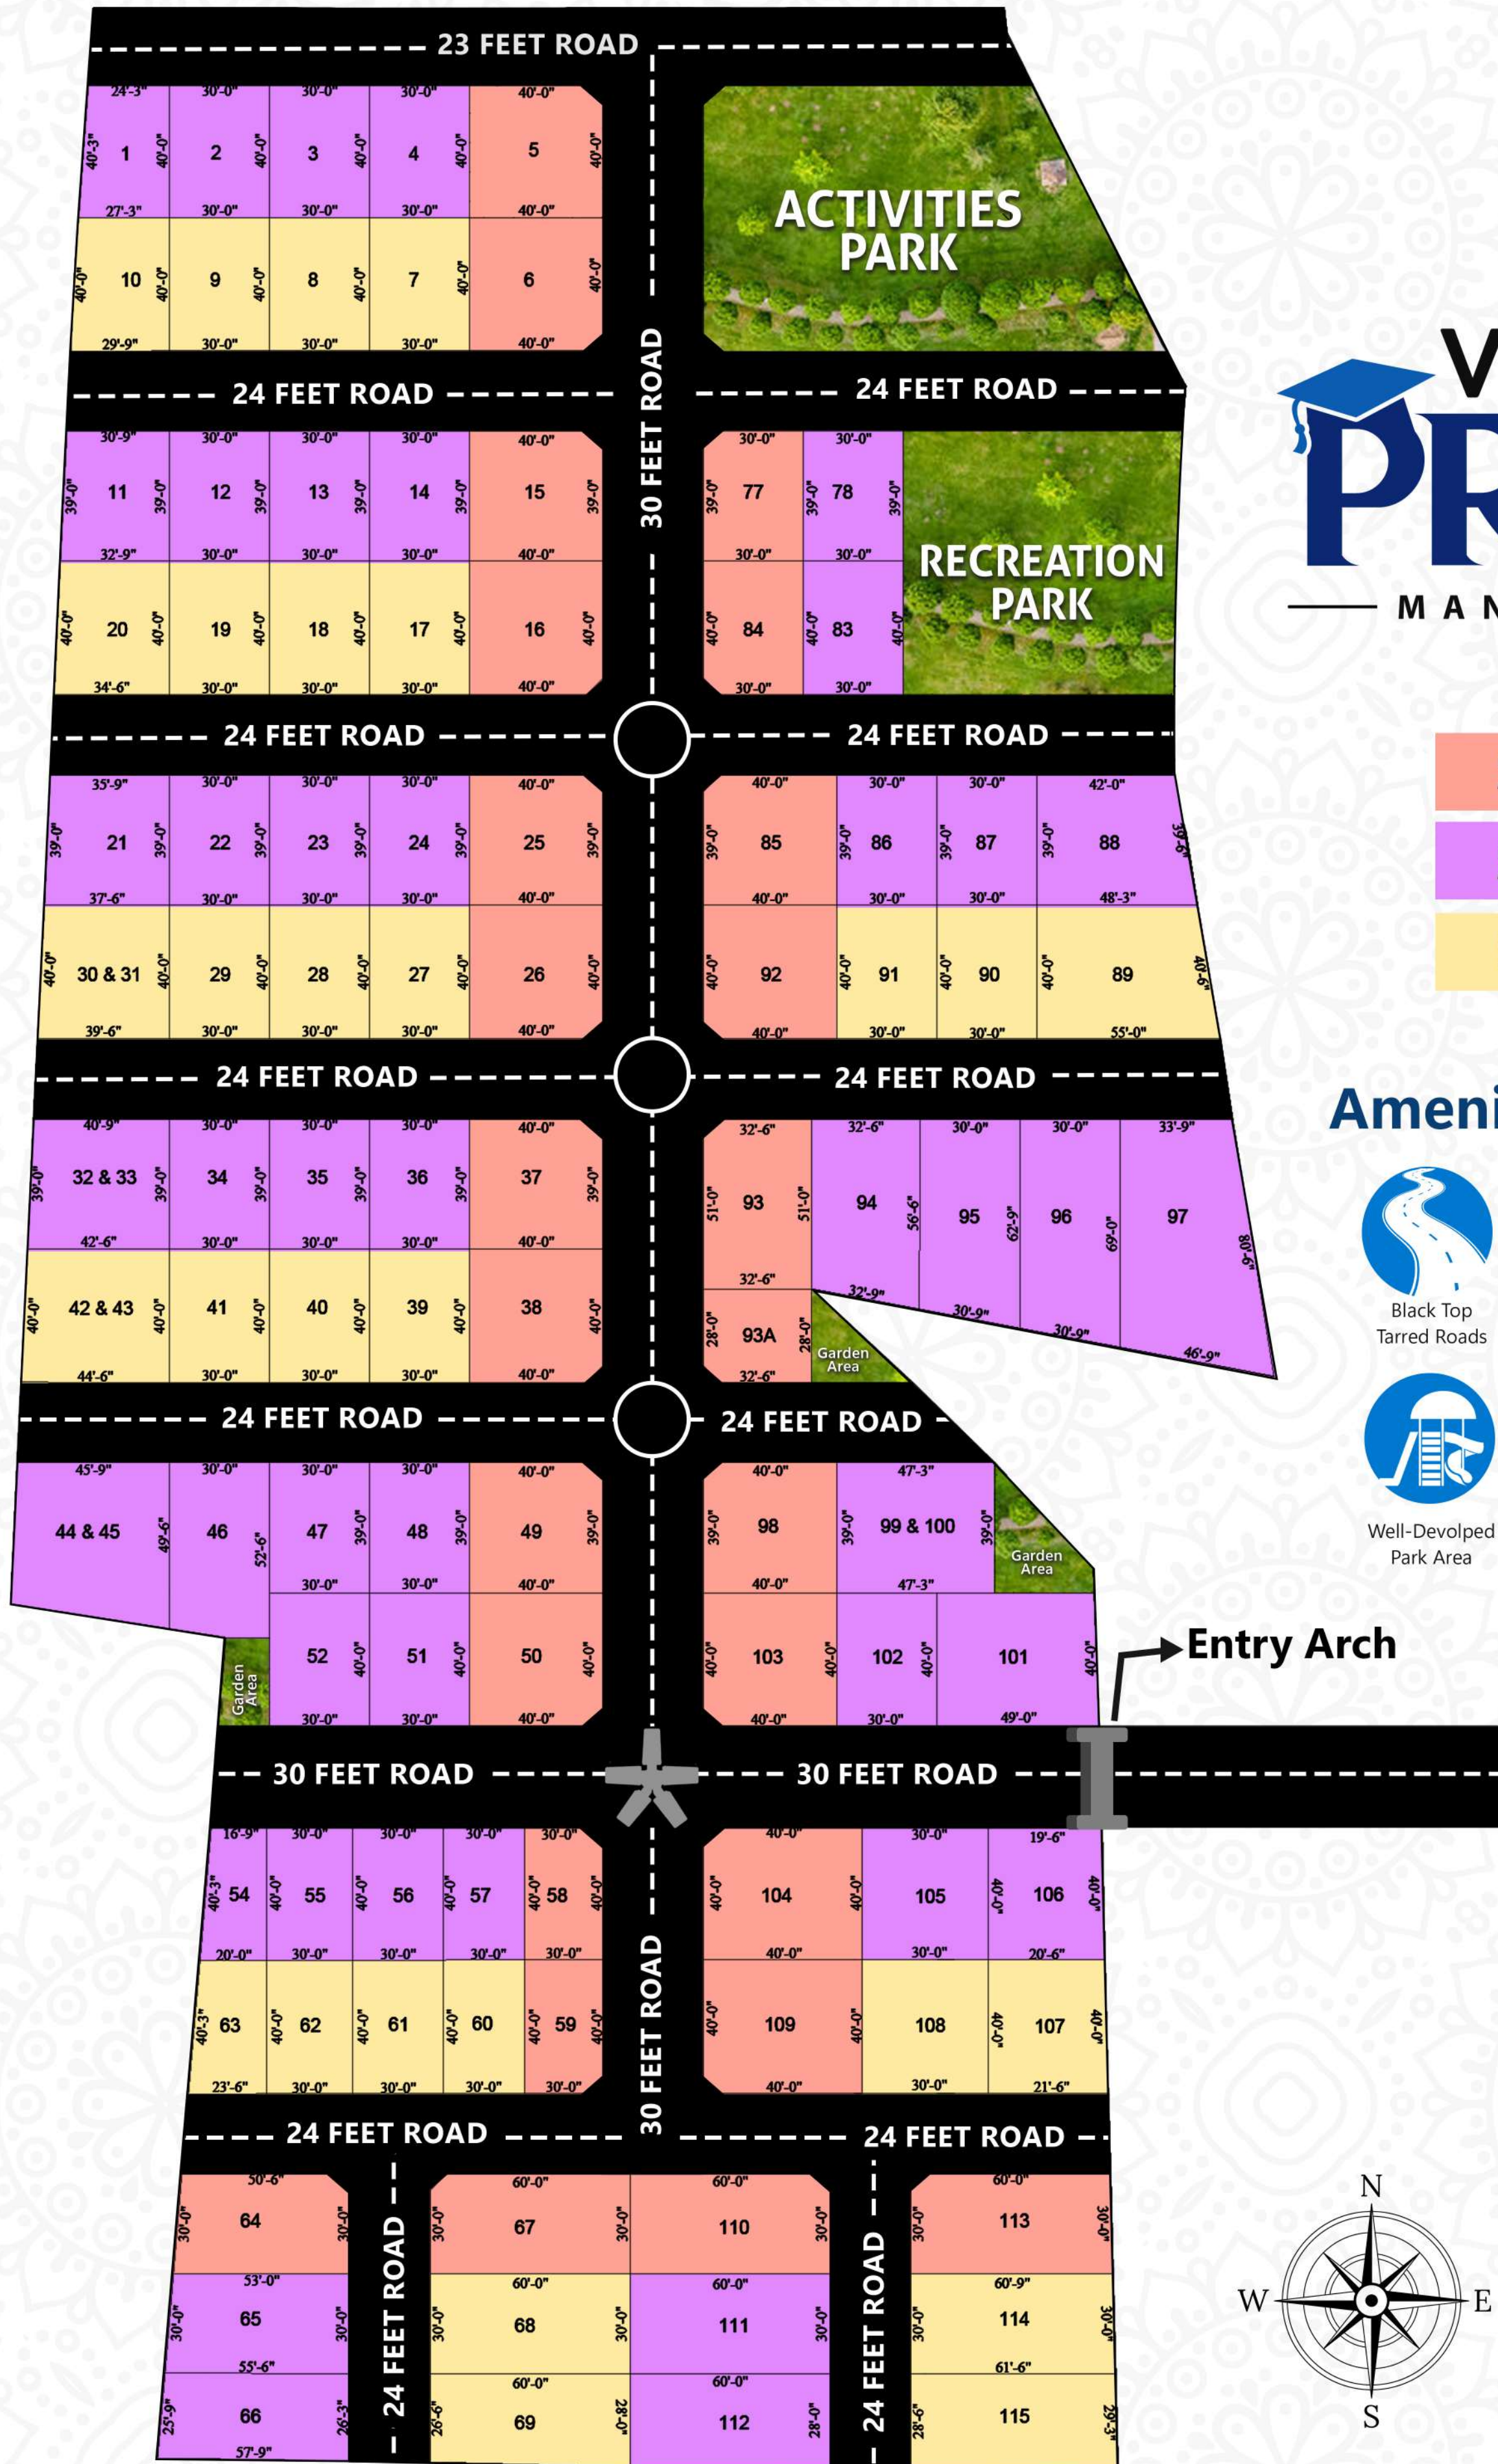

VISION'S PRIDE

MANAPPARAI

- SECTOR-A
- SECTOR-B
- SECTOR-C

Amenities & Features

Black Top Tarred Roads

Solar Street Lights

Grand Entrance Arch

Well-Developed Park Area

7FT Compound Wall

Avenue Trees

DTCP No : 44/2024
TNRERA/REG/1111/2024